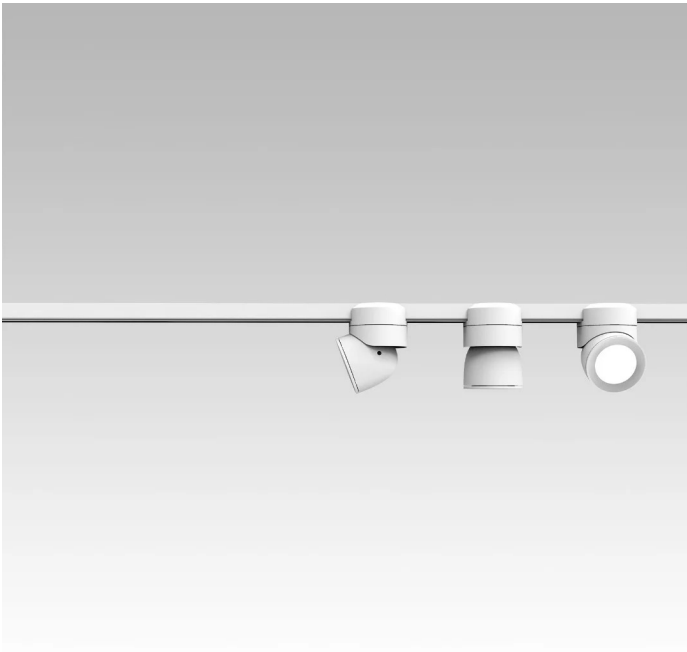

Sistema U

Medium beam - dimmable

Studio Natural

colors

Typology Spotlight
Utilisation Indoor

48V 13 W 1950 lm

direct light

U system is composed of direct-light spotlights that can be oriented thanks to a special swivel joint. It is characterized by a terminal that embraces and is magnetically connected to the electrified track. LED light source with interchangeable optics. Remote driver.

Award

Family Sistema U
 Typology Spotlight
 Utilisation Indoor

Dimensions

Height 10 cm
 Diameter 7 cm
 Weight 0.5 Kg

Materials

Structure aluminium Diffuser polycarbonate

Voltage	48V	Watt	13 W
Power unit	Excluded	Lumen	1950 lm
Mounting Power Supply	External	CRI	>80
Power supply	Electronic dimmable power supply	Duration	50000 h
Dimming	Dali2	CCT	3000 K
		Energy class	D

Accessories

5142.1
Remote driver

522
Driver 48 V

519
Electrified track

520
Electrified track

521
Electrified track

526J
Hanging cable

500X
Bluetooth device

525
Joint

524
Joint

544
Joint

40087
Honey Comb Sistema U

40086.1
Canopy

40086
Canopy

523
Terminal head