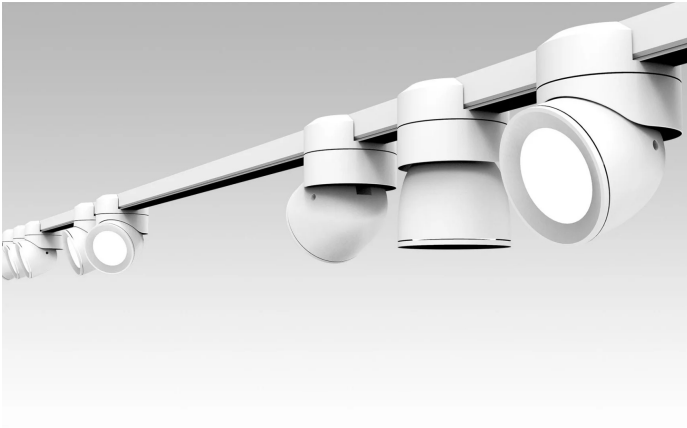

Sistema U

Medium beam - dimmable

Studio Natural

colors

Typology Spotlight
Utilisation Indoor

48V 13 W 1950 lm

direct light

U system is composed of direct-light spotlights that can be oriented thanks to a special swivel joint. It is characterized by a terminal that embraces and is magnetically connected to the electrified track. LED light source with interchangeable optics. Remote driver.

Award

Family Sistema U
 Typology Spotlight
 Utilisation Indoor

Dimensions

Height 10 cm
 Diameter 7 cm
 Weight 0.5 Kg

Materials

Structure aluminium Diffuser polycarbonate

Voltage	48V	Watt	13 W
Power unit	Excluded	Lumen	1950 lm
Mounting Power Supply	External	CRI	>80
Power supply	Electronic dimmable power supply	Duration	50000 h
Dimming	Dali2	CCT	3000 K
		Energy class	D

Accessories

5142.1
Remote driver

522
Driver 48 V

519
Electrified track

520
Electrified track

521
Electrified track

526J
Hanging cable

500X
Bluetooth device

525
Joint

524
Joint

544
Joint

40087
Honey Comb Sistema U

40086.1
Canopy

40086
Canopy

523
Terminal head