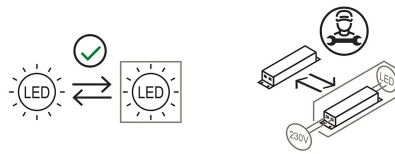

Certifications